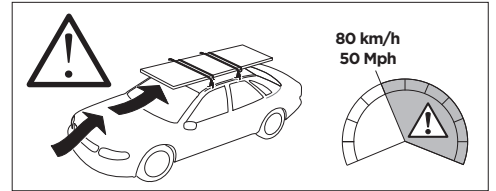

1

Kit 5109

TOYOTA Auris, 5-dr Hatchback, 06-12

TOYOTA Corolla, 5-dr Hatchback, 06-12 (Australia)

ISO 11154-E