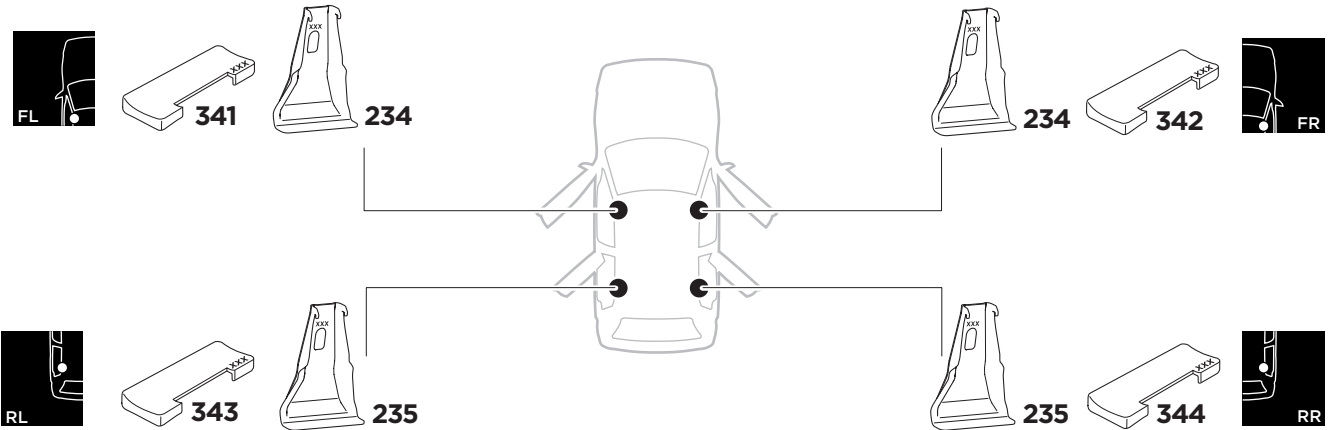

1

Kit 5109

TOYOTA Auris, 5-dr Hatchback, 06-12

TOYOTA Corolla, 5-dr Hatchback, 06-12 (Australia)

ISO 11154-E